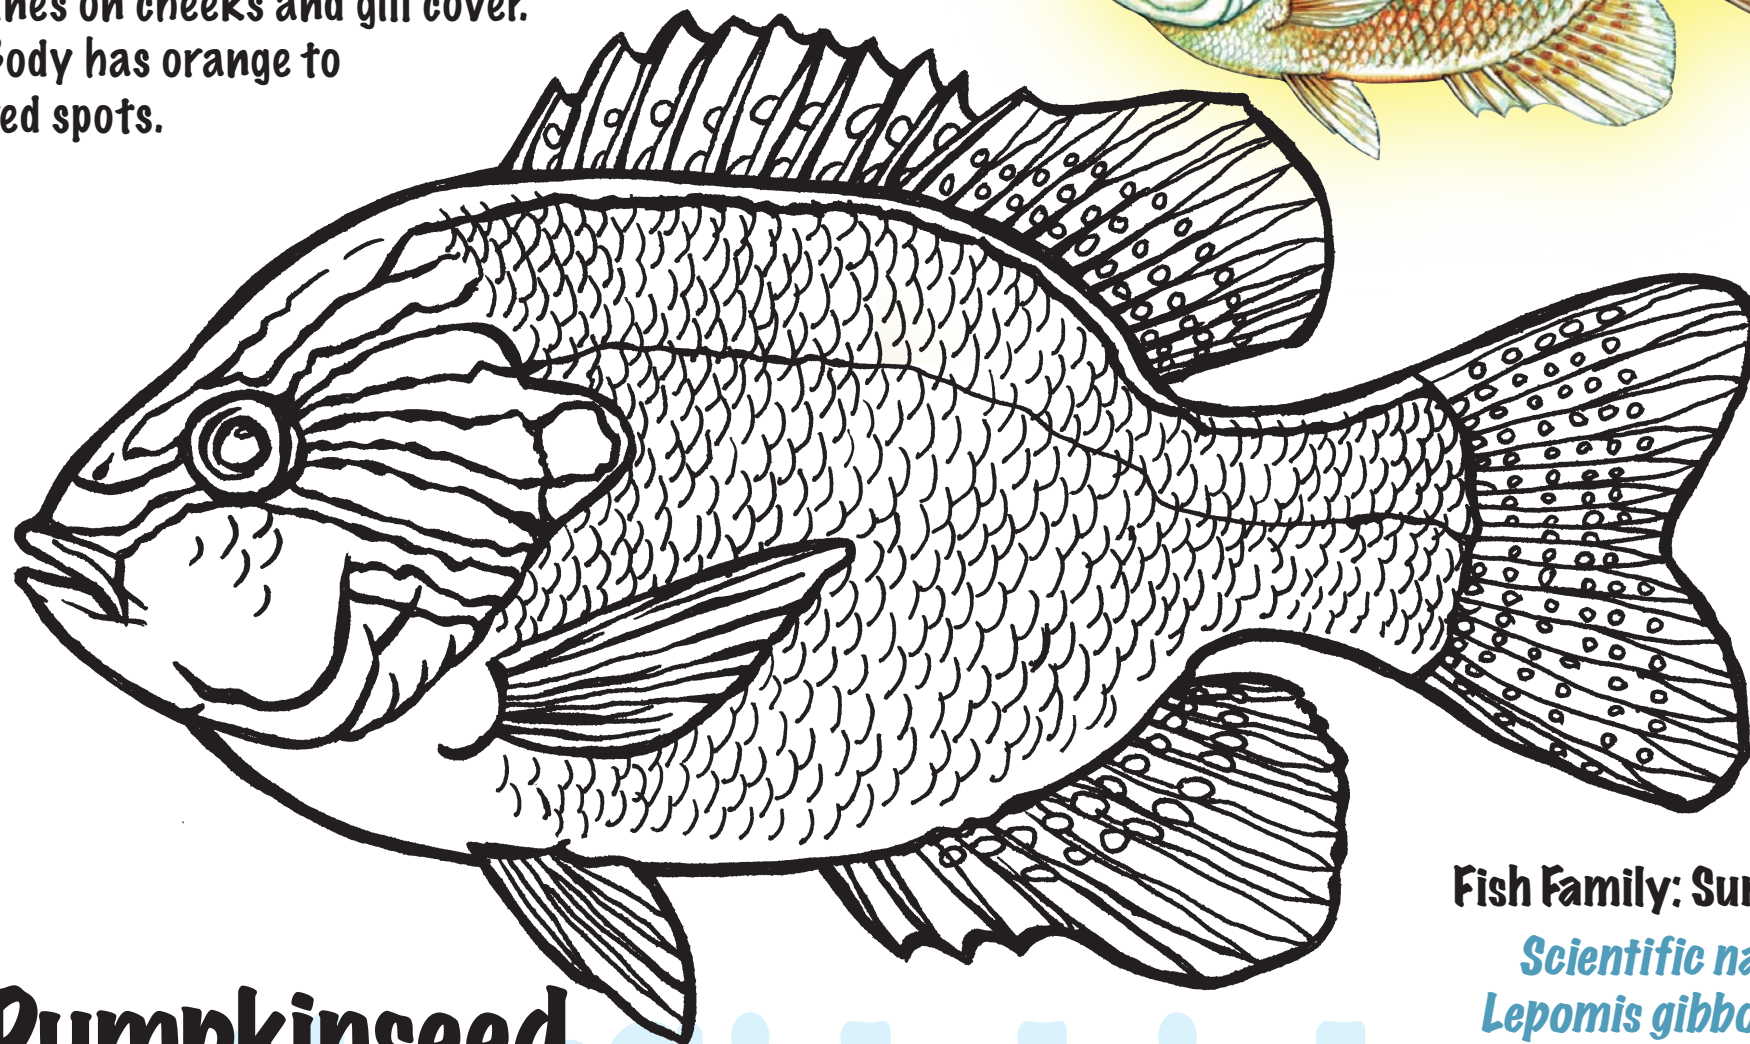

Coloring Key:

Head has blue-green lines on cheeks and gill cover.

Body has orange to red spots.

Fish Family: Sunfish

Scientific name:

*Lepomis gibbosus*

**Pumpkinseed**

Size: 5 to 10 inches